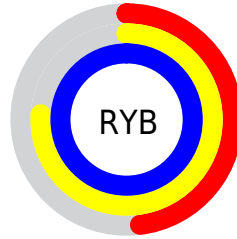

## Conversions Part 2

Format	Color
<a href="#">RYB</a>	<a href="#">122, 194, 255</a>
Decimal	<a href="#">8060906</a>
CIELab	<a href="#">92.40, -41.58, -1.15</a>
CIELCh	<a href="#">92, 41.596, 181.584</a>
Yxy	<a href="#">81.6045, 0.2541, 0.3536</a>
Android (android.graphics.Color)	<a href="#">4286250986 (0xFF7AFFEA)</a>
YUV	<a href="#">212.8390, 10.4324, -79.6658</a>
Hunter-Lab	<a href="#">90.3352, -42.2082, 3.8340</a>

# Details

The CIELab color **92.40, -41.58, -1.15** is a light color, and the websafe version is hex **66FFFF**. A complement of this color would be **67.41, 52.46, 13.13**, and the grayscale version is **85.20, 0.00, -0.01**.

A 20% lighter version of the original color is **95.50, -22.00, -7.15**, and **72.50, -41.79, -0.80** is the 20% darker color. If you saturate the color by 10%, you get **91.57, -47.22, -0.36**, and if you desaturate by 10%, it is **93.43, -34.97, -1.62**.

# Distribution

- Red (48%)
- Green (100%)
- Blue (92%)

- Red (48%)
- Yellow (76%)
- Blue (100%)

- Cyan (52%)
- Magenta (0%)
- Yellow (8%)
- Black (0%)

- Cyan (52%)
- Magenta (0%)
- Yellow (8%)