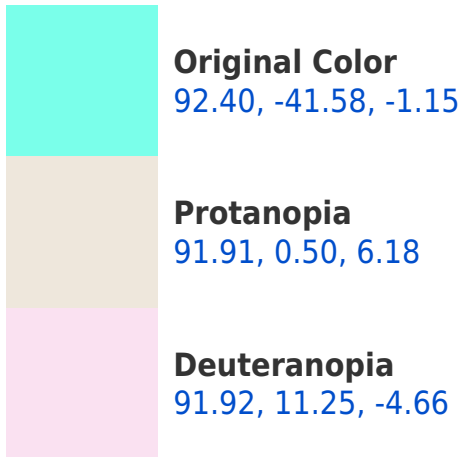

## Background

This preview shows how black text looks on a background with the CIELab color 172.40, -41.58, -1.15.

## Dichromacy

**Tritanopia**  
91.98, -15.87, -12.37

# Trichromacy

**Original Color**  
92.40, -41.58, -1.15

**Protanomaly**  
91.46, -17.05, 2.56

**Deuteranomaly**  
91.17, -10.29, -4.59

**Tritanomaly**  
92.00, -26.04, -8.31