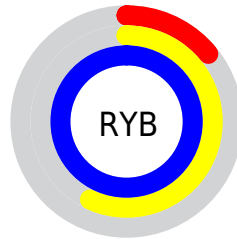

- Red (14%)
- Yellow (57%)
- Blue (100%)