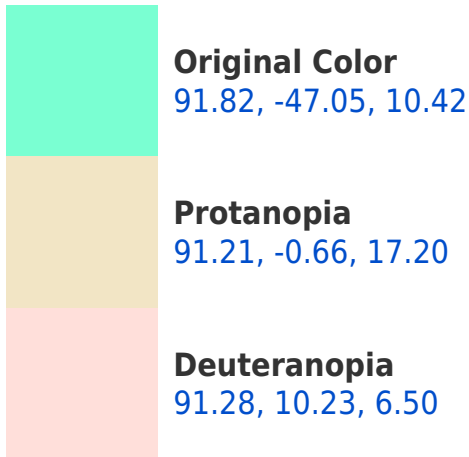

## **Background**

This preview shows how black text looks on a background with the CIELab color 171.82, -47.05, 10.42.

## Dichromacy

# Trichromacy

**Original Color**  
91.82, -47.05, 10.42

**Protanomaly**  
90.51, -19.67, 13.18

**Deuteranomaly**  
90.59, -12.90, 6.60

**Tritanomaly**  
91.38, -28.17, -5.09