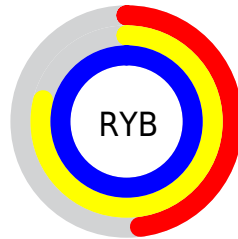

## Conversions Part 2

Format	Color
<a href="#">RYB</a>	<a href="#">122, 202, 255</a>
Decimal	<a href="#">8060882</a>
CIELab	<a href="#">91.82, -47.05, 10.42</a>
CIElCh	<a href="#">92, 48.190, 167.512</a>
Yxy	<a href="#">80.3016, 0.2648, 0.3838</a>
Android (android.graphics.Color)	<a href="#">4286250962 (0xFF7AFFD2)</a>
YUV	<a href="#">210.1030, -0.0508, -77.2663</a>
Hunter-Lab	<a href="#">89.6111, -46.4444, 14.0706</a>

# Details

The CIELab color **91.82, -47.05, 10.42** is a light color, and the websafe version is hex **66FFCC**. A complement of this color would be **67.99, 55.04, 0.42**, and the grayscale version is **84.25, 0.00, -0.01**.

A 20% lighter version of the original color is **95.45, -22.28, -7.23**, and **71.69, -46.67, 9.97** is the 20% darker color. If you saturate the color by 10%, you get **90.90, -53.90, 13.45**, and if you desaturate by 10%, it is **92.95, -39.25, 7.72**.

# Distribution

- Red (48%)
- Green (100%)
- Blue (82%)

- Red (48%)
- Yellow (79%)
- Blue (100%)

- Cyan (52%)
- Magenta (0%)
- Yellow (18%)
- Black (0%)

- Cyan (52%)
- Magenta (0%)
- Yellow (18%)