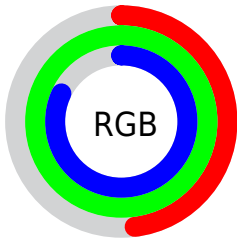

Distribution

- Red (48%)
- Green (100%)
- Blue (82%)