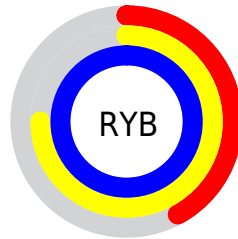

- Red (42%)
- Yellow (75%)
- Blue (100%)