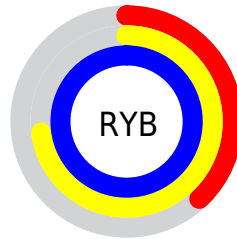

## Conversions Part 2

<b>Format</b>	<b>Color</b>
<b>R<sub>YB</sub></b>	98, 185, 255
Decimal	6488033
CIE <sub>Lab</sub>	91.48, -48.19, 2.09
CIE <sub>LCh</sub>	91, 48.235, 177.517
Yxy	79.5443, 0.2499, 0.3655
Android (android.graphics.Color)	4284678113 (0xFF62FFE1)
YUV	204.6370, 10.0390, -93.5206
Hunter-Lab	89.1876, -47.2415, 6.7809

# Details

The CIELab color **91.48, -48.19, 2.09** is a light color, and the websafe version is hex **66FFCC**. A complement of this color would be **62.97, 61.89, 15.51**, and the grayscale version is **82.26, 0.00, -0.01**.

A 20% lighter version of the original color is **94.49, -27.52, -8.75**, and **71.44, -47.33, 1.94** is the 20% darker color. If you saturate the color by 10%, you get **90.82, -53.07, 3.58**, and if you desaturate by 10%, it is **92.34, -42.25, 0.91**.

# Distribution

- Red (38%)
- Green (100%)
- Blue (88%)

- Red (38%)
- Yellow (73%)
- Blue (100%)

- Cyan (62%)
- Magenta (0%)
- Yellow (12%)
- Black (0%)

- Cyan (62%)
- Magenta (0%)
- Yellow (12%)