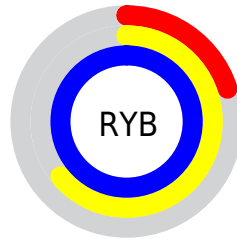

## Conversions Part 2

<b>Format</b>	<b>Color</b>
<b>RYB</b>	51, 163, 255
Decimal	3407833
CIELab	90.43, -56.06, 4.59
CIELCh	90, 56.248, 175.319
Yxy	77.2357, 0.2424, 0.3771
Android (android.graphics.Color)	4281597913 (0xFF33FFD9)
YUV	189.6720, 13.4727, -121.6153
Hunter-Lab	87.8839, -52.9481, 8.9356

# Details

The CIELab color **90.43, -56.06, 4.59** is a light color, and the websafe version is hex **33FFCC**. The color can be described as light washed cyan. A complement of this color would be **56.44, 75.22, 29.47**, and the grayscale version is **76.84, 0.00, -0.01**.

A 20% lighter version of the original color is **93.30, -34.40, -10.66**, and **71.24, -49.45, 6.00** is the 20% darker color. If you saturate the color by 10%, you get **90.09, -58.87, 6.53**, and if you desaturate by 10%, it is **90.93, -52.15, 2.91**.

# Distribution

- Red (20%)
- Green (100%)
- Blue (85%)

- Red (20%)
- Yellow (64%)
- Blue (100%)

- Cyan (80%)
- Magenta (0%)
- Yellow (15%)
- Black (0%)

- Cyan (80%)
- Magenta (0%)
- Yellow (15%)