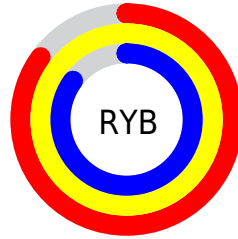

- Red (85%)
- Yellow (100%)
- Blue (85%)