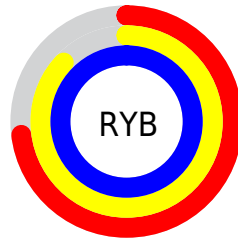

## Conversions Part 2

Format	Color
<b>RYB</b>	187, 221, 255
Decimal	12320767
CIELab	95.71, -20.90, -6.81
CIELCh	96, 21.981, 198.048
Yxy	89.3104, 0.2736, 0.3289
Android (android.graphics.Color)	4290510847 (0xFFBBFFFF)
YUV	234.6680, 10.0237, -41.8048
Hunter-Lab	94.5042, -25.0326, -1.5588

# Details

The CIELab color **95.71, -20.90, -6.81** is a light color, and the websafe version is hex **CCFFFF**. A complement of this color would be **82.05, 24.52, 9.68**, and the grayscale version is **92.91, 0.00, -0.01**.

A 20% lighter version of the original color is **99.28, -3.26, -1.15**, and **75.68, -20.79, -6.67** is the 20% darker color. If you saturate the color by 10%, you get **94.47, -27.64, -8.78**, and if you desaturate by 10%, it is **97.15, -13.47, -4.52**.

# Distribution

- Red (73%)
- Green (100%)
- Blue (100%)

- Red (73%)
- Yellow (87%)
- Blue (100%)

- Cyan (27%)
- Magenta (0%)
- Yellow (0%)
- Black (0%)

- Cyan (27%)
- Magenta (0%)
- Yellow (0%)