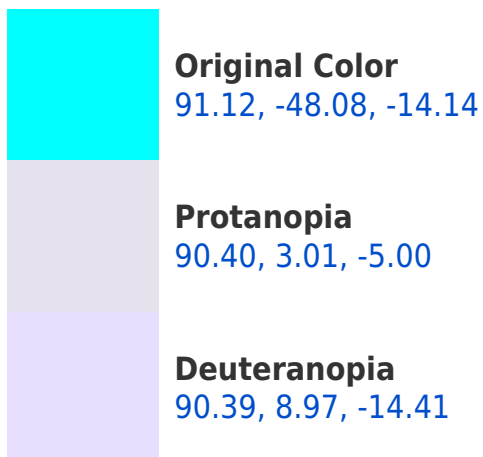

## Background

This preview shows how black text looks on a background with the CIELab color 171.12, -48.08, -14.14.

## Dichromacy

# Trichromacy

**Original Color**  
91.12, -48.08, -14.14

**Protanomaly**  
88.55, -25.40, -11.95

**Deuteranomaly**  
88.42, -21.22, -17.90

**Tritanomaly**  
90.04, -36.78, -15.62