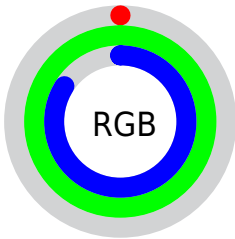

Distribution

- Red (0%)
- Green (100%)
- Blue (84%)