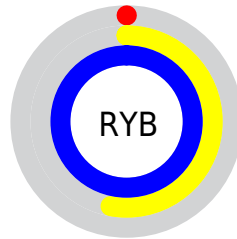

- Red (0%)
- Yellow (53%)
- Blue (100%)