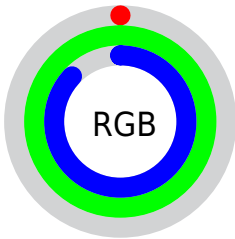

Distribution

- Red (0%)
- Green (100%)
- Blue (87%)