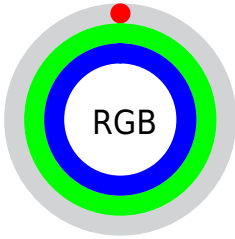

Distribution

- Red (0%)
- Green (100%)
- Blue (100%)