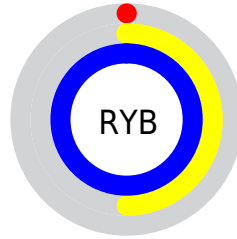

- Red (0%)
- Yellow (50%)
- Blue (100%)