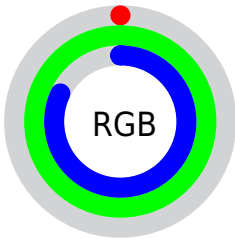

Distribution

- Red (0%)
- Green (100%)
- Blue (82%)