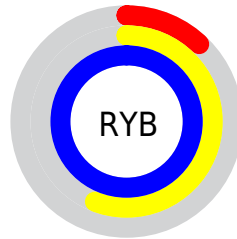

- Red (12%)
- Yellow (56%)
- Blue (100%)