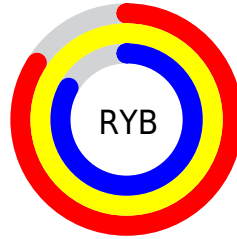

- Red (84%)
- Yellow (100%)
- Blue (83%)