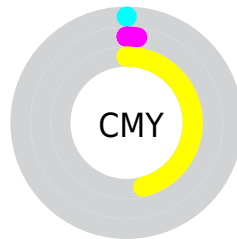

# Details

The CIELab color **96.85, -13.82, 54.74** is a light color, and the websafe version is hex **FFFF99**. A complement of this color would be **63.00, 27.48, -57.36**, and the grayscale version is **94.68, 0.01, -0.01**.

A 20% lighter version of the original color is **98.66, -9.68, 30.20**, and **76.92, -14.10, 54.68** is the 20% darker color. If you saturate the color by 10%, you get **96.36, -15.47, 65.65**, and if you desaturate by 10%, it is **97.40, -11.70, 43.20**.

# Distribution

Red (100%)

Green (98%)

Blue (54%)

Red (55%)

Yellow (100%)

Blue (54%)

Cyan (0%)

Magenta (2%)

Yellow (46%)

Black (0%)

Cyan (0%)

Magenta (2%)

Yellow (46%)