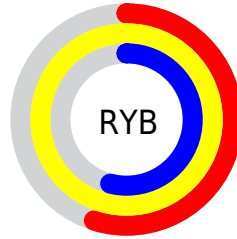

# Details

The CIELab color **96.85, -13.82, 54.74** is a light color, and the websafe version is hex **FFFF99**. A complement of this color would be **63.00, 27.48, -57.36**, and the grayscale version is **94.68, 0.01, -0.01**.

A 20% lighter version of the original color is **98.66, -9.68, 30.20**, and **76.92, -14.10, 54.68** is the 20% darker color. If you saturate the color by 10%, you get **96.36, -15.47, 65.65**, and if you desaturate by 10%, it is **97.40, -11.70, 43.20**.

# Distribution

Red (100%)

Green (98%)

Blue (54%)

Red (55%)

Yellow (100%)

Blue (54%)

Cyan (0%)