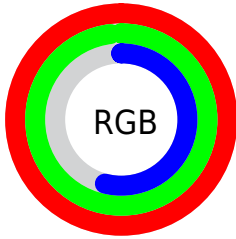

Distribution

Red (100%)

Green (98%)

Blue (54%)