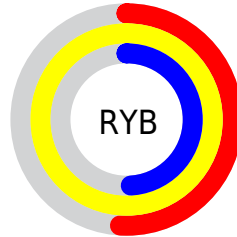

# Details

The CIELab color **96.71, -14.85, 60.09** is a light color, and the websafe version is hex **FFFF66**. A complement of this color would be **59.23, 31.90, -63.43**, and the grayscale version is **94.22, 0.00, -0.01**.

A 20% lighter version of the original color is **98.46, -11.20, 35.94**, and **76.81, -14.98, 60.15** is the 20% darker color. If you saturate the color by 10%, you get **96.28, -16.30, 70.57**, and if you desaturate by 10%, it is **97.21, -12.92, 48.78**.

# Distribution

Red (100%)

Green (98%)

Blue (49%)

Red (51%)

Yellow (100%)

Blue (49%)

Cyan (0%)