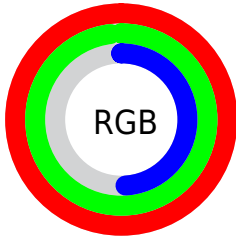

Distribution

Red (100%)

Green (98%)

Blue (49%)