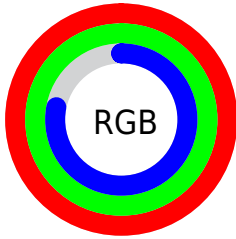

Distribution

Red (100%)

Green (99%)

Blue (78%)