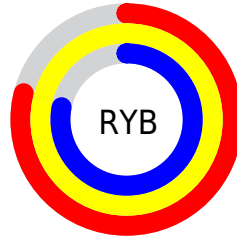

# Details

The CIELab color **98.04, -7.25, 25.81** is a light color, and the websafe version is hex **FFFFCC**. A complement of this color would be **82.70, 9.88, -26.28**, and the grayscale version is **97.26, 0.01, -0.01**.

A 20% lighter version of the original color is **100.00, 0.01, -0.01**, and **78.19, -7.42, 25.93** is the 20% darker color. If you saturate the color by 10%, you get **97.26, -9.84, 37.58**, and if you desaturate by 10%, it is **98.89, -4.21, 14.01**.

# Distribution

Red (100%)

Green (99%)

Blue (78%)

Red (79%)

Yellow (100%)

Blue (78%)

Cyan (0%)

Magenta (1%)

Yellow (22%)

Black (0%)

Cyan (0%)

Magenta (1%)

Yellow (22%)