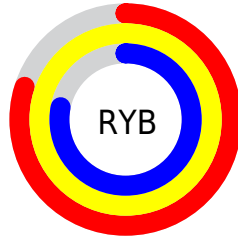

- Red (80%)
- Yellow (100%)
- Blue (78%)