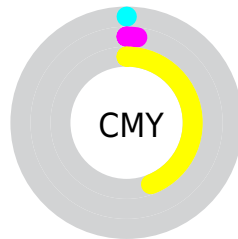

A 20% lighter version of the original color is **98.77, -8.88, 27.33**, and **76.98, -13.63, 52.02** is the 20% darker color. If you saturate the color by 10%, you get **96.41, -15.00, 63.08**, and if you desaturate by 10%, it is **97.50, -11.05, 40.38**.

# Distribution

Red (100%)

Green (98%)

Blue (56%)

Red (58%)

Yellow (100%)

Blue (56%)

Cyan (0%)

Magenta (2%)

Yellow (44%)

Black (0%)

Cyan (0%)

Magenta (2%)

Yellow (44%)