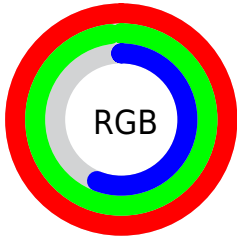

Distribution

Red (100%)

Green (98%)

Blue (56%)