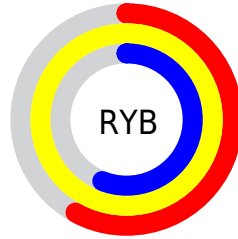

# Details

The CIELab color **96.92, -13.26, 52.00** is a light color, and the websafe version is hex **FFFF99**. A complement of this color would be **64.90, 25.38, -54.30**, and the grayscale version is **94.91, 0.01, -0.01**.

A 20% lighter version of the original color is **98.77, -8.88, 27.33**, and **76.98, -13.63, 52.02** is the 20% darker color. If you saturate the color by 10%, you get **96.41, -15.00, 63.08**, and if you desaturate by 10%, it is **97.50, -11.05, 40.38**.

# Distribution

Red (100%)

Green (98%)

Blue (56%)

Red (58%)

Yellow (100%)

Blue (56%)

Cyan (0%)