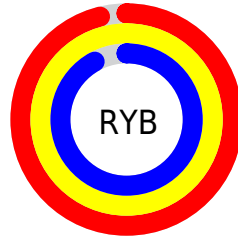

## Conversions Part 2

<b>Format</b>	<b>Color</b>
<a href="#">RYB</a>	<a href="#">246, 255, 235</a>
Decimal	<a href="#">16775403</a>
CIELab	<a href="#">97.79, 0.16, 7.06</a>
CIELCh	<a href="#">98, 7.062, 88.702</a>
Yxy	<a href="#">94.3927, 0.3251, 0.3417</a>
Android (android.graphics.Color)	<a href="#">4294965483</a> ( <a href="#">0xFFFFF8EB</a> )
YUV	<a href="#">248.6110, -6.7102, 5.6032</a>
Hunter-Lab	<a href="#">97.1559, -5.0278, 11.8188</a>

# Details

The CIELab color **97.79, 0.16, 7.06** is a light color, and the websafe version is hex FFFFFFFF. A complement of this color would be **95.32, 0.11, -7.05**, and the grayscale version is **97.81, 0.01, -0.01**.

A 20% lighter version of the original color is **100.00, 0.01, -0.01**, and **77.85, -0.17, 7.29** is the 20% darker color. If you saturate the color by 10%, you get **95.02, 0.71, 16.25**, and if you desaturate by 10%, it is **100.00, 0.01, -0.01**.

# Distribution

Red (100%)

Green (97%)

Blue (92%)

Red (96%)

Yellow (100%)

Blue (92%)

Cyan (0%)