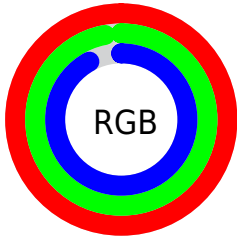

Distribution

Red (100%)

Green (97%)

Blue (92%)