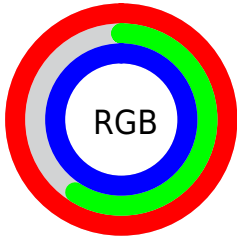

Distribution

- Red (100%)
- Green (59%)
- Blue (100%)