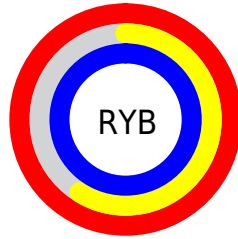

- Red (100%)
- Yellow (59%)
- Blue (100%)