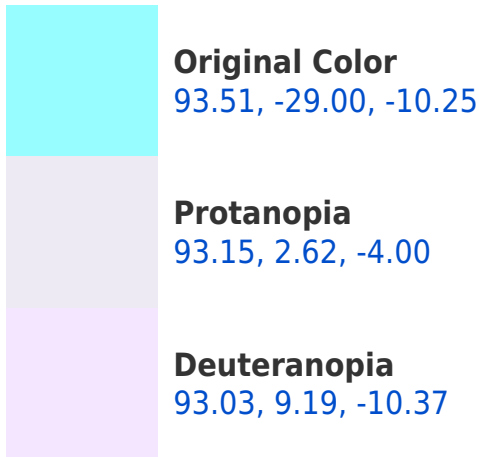

## Background

This preview shows how black text looks on a background with the CIELab color 173.51, -29.00, -10.25.

## Dichromacy

# Trichromacy

**Original Color**  
93.51, -29.00, -10.25

**Protanomaly**  
92.90, -10.07, -6.69

**Deuteranomaly**  
92.67, -5.37, -11.17

**Tritanomaly**  
93.26, -18.63, -10.48