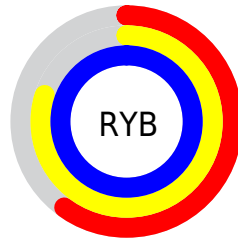

- Red (60%)
- Yellow (80%)
- Blue (100%)