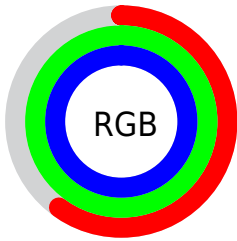

Distribution

- Red (60%)
- Green (99%)
- Blue (100%)