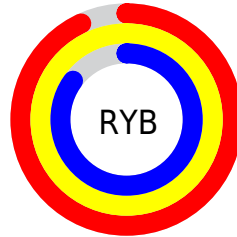

# Details

The CIELab color **95.90, 0.36, 13.63** is a light color, and the websafe version is hex **FFFFCC**. A complement of this color would be **91.03, 0.59, -13.57**, and the grayscale version is **95.89, 0.01, -0.01**.

A 20% lighter version of the original color is **100.00, 0.01, -0.01**, and **75.90, 0.28, 13.70** is the 20% darker color. If you saturate the color by 10%, you get **93.22, 1.13, 23.02**, and if you desaturate by 10%, it is **98.64, 0.02, 4.43**.

# Distribution

Red (100%)

Green (95%)

Blue (85%)

Red (93%)

Yellow (100%)

Blue (85%)

Cyan (0%)