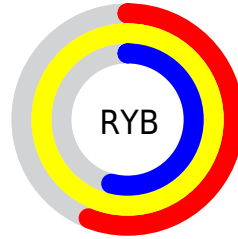

# Details

The CIELab color **96.60, -13.24, 53.97** is a light color, and the websafe version is hex **FFFF99**. A complement of this color would be **63.56, 26.53, -56.45**, and the grayscale version is **94.51, 0.01, -0.01**.

A 20% lighter version of the original color is **98.68, -9.55, 29.73**, and **76.66, -13.52, 53.94** is the 20% darker color. If you saturate the color by 10%, you get **96.05, -14.79, 64.87**, and if you desaturate by 10%, it is **97.22, -11.20, 42.47**.

# Distribution

Red (100%)

Green (98%)

Blue (54%)

Red (56%)

Yellow (100%)

Blue (54%)

Cyan (0%)