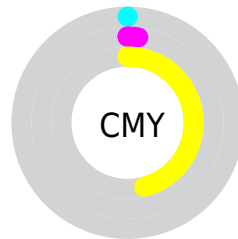

# Details

The CIELab color **96.60, -13.24, 53.97** is a light color, and the websafe version is hex **FFFF99**. A complement of this color would be **63.56, 26.53, -56.45**, and the grayscale version is **94.51, 0.01, -0.01**.

A 20% lighter version of the original color is **98.68, -9.55, 29.73**, and **76.66, -13.52, 53.94** is the 20% darker color. If you saturate the color by 10%, you get **96.05, -14.79, 64.87**, and if you desaturate by 10%, it is **97.22, -11.20, 42.47**.

# Distribution

Red (100%)

Green (98%)

Blue (54%)

Red (56%)

Yellow (100%)

Blue (54%)

Cyan (0%)

Magenta (2%)

Yellow (46%)

Black (0%)

Cyan (0%)

Magenta (2%)

Yellow (46%)