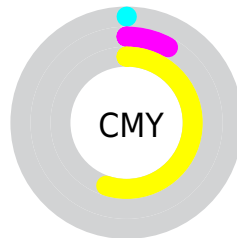

# Details

The CIELab color **92.29, -7.19, 59.02** is a light color, and the websafe version is hex **FFFF99**. A complement of this color would be **60.63, 25.34, -61.23**, and the grayscale version is **90.35, 0.00, -0.01**.

A 20% lighter version of the original color is **98.32, -12.27, 40.22**, and **72.44, -7.30, 59.29** is the 20% darker color. If you saturate the color by 10%, you get **91.09, -6.98, 68.71**, and if you desaturate by 10%, it is **93.56, -6.92, 48.56**.

# Distribution

Red (100%)

Green (92%)

Blue (45%)

Red (55%)

Yellow (100%)

Blue (45%)

Cyan (0%)

Magenta (8%)

Yellow (55%)

Black (0%)

Cyan (0%)

Magenta (8%)

Yellow (55%)