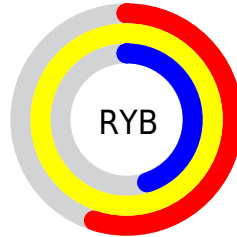

# Details

The CIELab color **92.29, -7.19, 59.02** is a light color, and the websafe version is hex **FFFF99**. A complement of this color would be **60.63, 25.34, -61.23**, and the grayscale version is **90.35, 0.00, -0.01**.

A 20% lighter version of the original color is **98.32, -12.27, 40.22**, and **72.44, -7.30, 59.29** is the 20% darker color. If you saturate the color by 10%, you get **91.09, -6.98, 68.71**, and if you desaturate by 10%, it is **93.56, -6.92, 48.56**.

# Distribution

Red (100%)

Green (92%)

Blue (45%)

Red (55%)

Yellow (100%)

Blue (45%)

Cyan (0%)