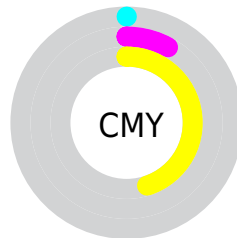

A 20% lighter version of the original color is **98.72, -9.28, 28.77**, and **72.42, -5.02, 47.68** is the 20% darker color. If you saturate the color by 10%, you get **91.10, -4.98, 58.33**, and if you desaturate by 10%, it is **94.11, -4.81, 37.44**.

# Distribution

- Red (100%)
- Green (92%)
- Blue (55%)

- Red (65%)
- Yellow (100%)
- Blue (55%)

- Cyan (0%)
- Magenta (8%)
- Yellow (45%)
- Black (0%)

- Cyan (0%)
- Magenta (8%)
- Yellow (45%)