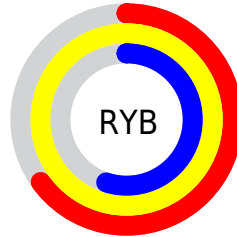

- Red (65%)
- Yellow (100%)
- Blue (55%)