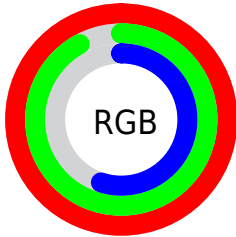

Distribution

- Red (100%)
- Green (92%)
- Blue (55%)