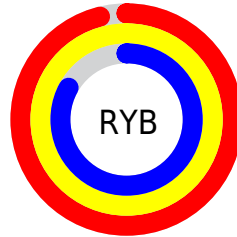

## Conversions Part 2

Format	Color
<a href="#">RYB</a>	<a href="#">244, 255, 211</a>
Decimal	<a href="#">16772307</a>
CIELab	<a href="#">94.29, 2.50, 14.44</a>
CIElCh	<a href="#">94, 14.655, 80.178</a>
Yxy	<a href="#">85.9477, 0.3418, 0.3540</a>
Android (android.graphics.Color)	<a href="#">4294962387</a> ( <a href="#">0xFFFFECD3</a> )
YUV	<a href="#">238.8310, -13.7207, 14.1802</a>
Hunter-Lab	<a href="#">92.7080, -2.4571, 17.6717</a>

# Details

The CIELab color **94.29, 2.50, 14.44** is a light color, and the websafe version is hex **FFFFCC**. A complement of this color would be **90.62, -1.26, -14.22**, and the grayscale version is **94.43, 0.01, -0.01**.

A 20% lighter version of the original color is **100.00, 0.01, -0.01**, and **74.22, 2.57, 14.58** is the 20% darker color. If you saturate the color by 10%, you get **91.07, 4.56, 23.13**, and if you desaturate by 10%, it is **97.58, 0.90, 5.98**.

# Distribution

Red (100%)

Green (93%)

Blue (83%)

Red (96%)

Yellow (100%)

Blue (83%)

Cyan (0%)