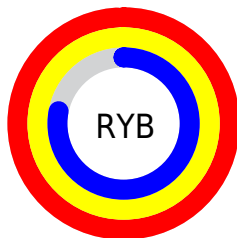

Red (99%)

Yellow (100%)

Blue (78%)