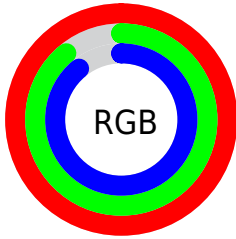

Distribution

Red (100%)

Green (89%)

Blue (89%)