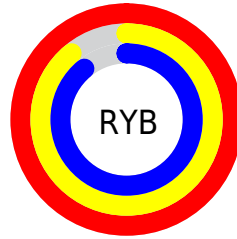

## Conversions Part 2

Format	Color
<a href="#">RYB</a>	<a href="#">255, 228, 228</a>
Decimal	<a href="#">16770276</a>
CIELab	<a href="#">92.73, 9.23, 3.37</a>
CIELCh	<a href="#">93, 9.826, 20.058</a>
Yxy	<a href="#">82.3520, 0.3316, 0.3291</a>
Android (android.graphics.Color)	<a href="#">4294960356</a> ( <a href="#">0xFFFE4E4</a> )
YUV	<a href="#">236.0730, -3.9800, 16.5990</a>
Hunter-Lab	<a href="#">90.7480, 4.4299, 8.0426</a>

# Details

The CIELab color  $92.73, 9.23, 3.37$  is a light color, and the websafe version is hex `FFCCCC`. A complement of this color would be  $98.12, -8.68, -2.98$ , and the grayscale version is  $93.44, 0.00, -0.01$ .

# Distribution

Red (100%)

Green (89%)

Blue (89%)

Red (100%)

Yellow (89%)

Blue (89%)

Cyan (0%)