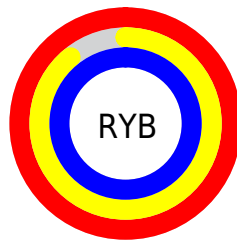

- Red (100%)
- Yellow (89%)
- Blue (100%)