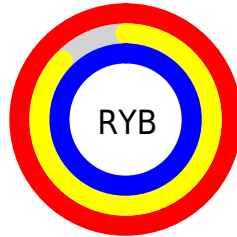

# Details

The CIELab color  $91.95, 16.59, -10.84$  is a light color, and the websafe version is hex  $\text{FFCCFF}$ . A complement of this color would be  $97.00, -16.27, 11.26$ , and the grayscale version is  $93.16, 0.00, -0.01$ .

# Distribution

Red (100%)

Green (87%)

Blue (99%)

Red (100%)

Yellow (87%)

Blue (99%)

Cyan (0%)