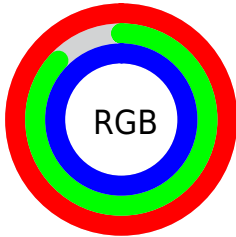

Distribution

Red (100%)

Green (87%)

Blue (99%)