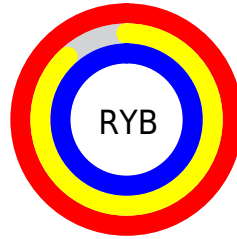

## Conversions Part 2

<b>Format</b>	<b>Color</b>
R <sub>Y</sub> B	255, 225, 255
Decimal	16769535
CIE <sub>Lab</sub>	92.72, 15.38, -10.74
CIE <sub>LCh</sub>	93, 18.759, 325.073
Yxy	82.3293, 0.3141, 0.2999
Android (android.graphics.Color)	4294959615 (0xFFFFE1FF)
YUV	237.3900, 8.6817, 15.4440
Hunter-Lab	90.7355, 10.8135, -5.7174

# Details

The CIELab color  $92.72, 15.38, -10.74$  is a light color, and the websafe version is hex  $\text{FFCCFF}$ . A complement of this color would be  $97.21, -15.11, 11.08$ , and the grayscale version is  $93.85, 0.00, -0.01$ .

# Distribution

- Red (100%)
- Green (88%)
- Blue (100%)

- Red (100%)
- Yellow (88%)
- Blue (100%)

- Cyan (0%)
- Magenta (12%)
- Yellow (0%)
- Black (0%)

- Cyan (0%)
- Magenta (12%)
- Yellow (0%)