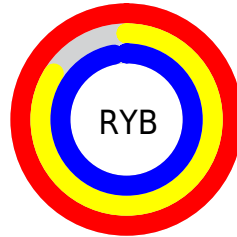

## Conversions Part 2

<b>Format</b>	<b>Color</b>
R <sub>Y</sub> B	255, 214, 248
Decimal	16766712
CIE Lab	89.92, 19.88, -11.24
CIE LCh	90, 22.838, 330.517
Yxy	76.1307, 0.3193, 0.2956
Android (android.graphics.Color)	4294956792 (0xFFFFD6F8)
YUV	230.1350, 8.8074, 21.8066
Hunter-Lab	87.2529, 15.5317, -6.3045

# Details

The CIELab color  $89.92, 19.88, -11.24$  is a light color, and the websafe version is hex  $\text{FFCCFF}$ . A complement of this color would be  $96.43, -19.40, 11.91$ , and the grayscale version is  $91.31, 0.00, -0.01$ .

# Distribution

Red (100%)

Green (84%)

Blue (97%)

Red (100%)

Yellow (84%)

Blue (97%)

Cyan (0%)