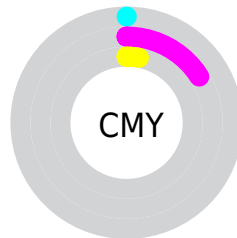

# Details

The CIELab color  $89.92, 19.88, -11.24$  is a light color, and the websafe version is hex  $\text{FFCCFF}$ . A complement of this color would be  $96.43, -19.40, 11.91$ , and the grayscale version is  $91.31, 0.00, -0.01$ .

# Distribution

Red (100%)

Green (84%)

Blue (97%)

Red (100%)

Yellow (84%)

Blue (97%)

Cyan (0%)

Magenta (16%)

Yellow (3%)

Black (0%)

Cyan (0%)

Magenta (16%)

Yellow (3%)