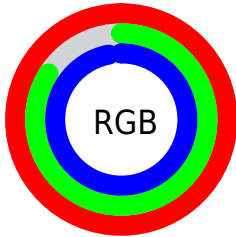

Distribution

Red (100%)

Green (84%)

Blue (97%)