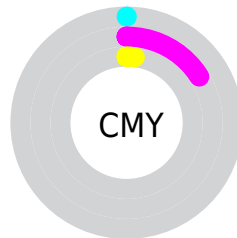

# Details

The CIELab color  $89.74, 20.76, -12.56$  is a light color, and the websafe version is hex  $\text{FFCCFF}$ . A complement of this color would be  $96.30, -20.26, 13.26$ , and the grayscale version is  $91.18, 0.00, -0.01$ .

# Distribution

Red (100%)

Green (84%)

Blue (98%)

Red (100%)

Yellow (84%)

Blue (98%)

Cyan (0%)

Magenta (16%)

Yellow (2%)

Black (0%)

Cyan (0%)

Magenta (16%)

Yellow (2%)