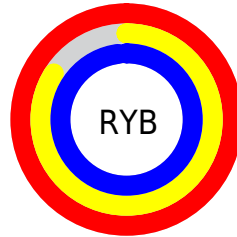

# Details

The CIELab color  $89.74, 20.76, -12.56$  is a light color, and the websafe version is hex  $\text{FFCCFF}$ . A complement of this color would be  $96.30, -20.26, 13.26$ , and the grayscale version is  $91.18, 0.00, -0.01$ .

# Distribution

Red (100%)

Green (84%)

Blue (98%)

Red (100%)

Yellow (84%)

Blue (98%)

Cyan (0%)

Magenta (16%)

Yellow (2%)

Black (0%)

Cyan (0%)

Magenta (16%)

Yellow (2%)