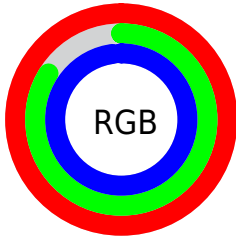

Distribution

Red (100%)

Green (84%)

Blue (98%)