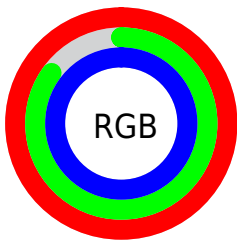

Distribution

- Red (100%)
- Green (85%)
- Blue (100%)