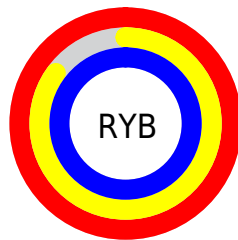

- Red (100%)
- Yellow (85%)
- Blue (100%)