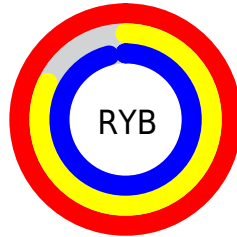

# Details

The CIELab color  $88.69, 22.15, -12.02$  is a light color, and the websafe version is hex  $\text{FFCCFF}$ . A complement of this color would be  $96.05, -21.55, 12.88$ , and the grayscale version is  $90.19, 0.00, -0.01$ .

# Distribution

Red (100%)

Green (82%)

Blue (96%)

Red (100%)

Yellow (82%)

Blue (96%)

Cyan (0%)