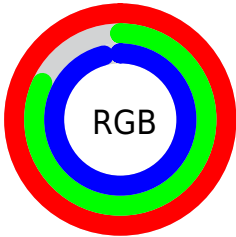

Distribution

Red (100%)

Green (82%)

Blue (96%)