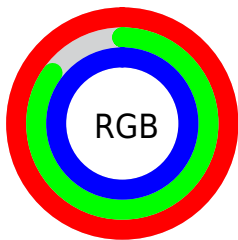

Distribution

- Red (100%)
- Green (85%)
- Blue (100%)