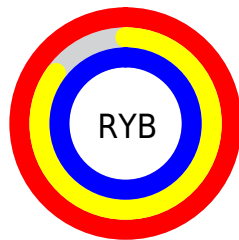

## Conversions Part 2

<b>Format</b>	<b>Color</b>
<b>R<sub>YB</sub></b>	255, 216, 255
Decimal	16767231
CIE <sub>Lab</sub>	90.59, 20.08, -13.92
CIE <sub>LCh</sub>	91, 24.433, 325.269
Yxy	77.5846, 0.3145, 0.2910
Android (android.graphics.Color)	4294957311 (0xFFFFD8FF)
YUV	232.1070, 11.2862, 20.0772
Hunter-Lab	88.0821, 15.7582, -9.1300

# Details

The CIELab color  $90.59, 20.08, -13.92$  is a light color, and the websafe version is hex  $\text{FFCCFF}$ . A complement of this color would be  $96.44, -19.62, 14.52$ , and the grayscale version is  $91.99, 0.00, -0.01$ .

# Distribution

- Red (100%)
- Green (85%)
- Blue (100%)

- Red (100%)
- Yellow (85%)
- Blue (100%)

- Cyan (0%)
- Magenta (15%)
- Yellow (0%)
- Black (0%)

- Cyan (0%)
- Magenta (15%)
- Yellow (0%)