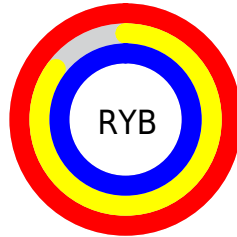

## Conversions Part 2

<b>Format</b>	<b>Color</b>
R <sub>Y</sub> B	255, 217, 255
Decimal	16767487
CIE Lab	90.83, 19.56, -13.56
CIE LCh	91, 23.801, 325.268
Yxy	78.1098, 0.3145, 0.2920
Android (android.graphics.Color)	4294957567 (0xFFFFD9FF)
YUV	232.6940, 10.9969, 19.5624
Hunter-Lab	88.3798, 15.2107, -8.7409

# Details

The CIELab color  $90.83, 19.56, -13.56$  is a light color, and the websafe version is hex  $\text{FFCCFF}$ . A complement of this color would be  $96.53, -19.11, 14.13$ , and the grayscale version is  $92.20, 0.00, -0.01$ .

# Distribution

- Red (100%)
- Green (85%)
- Blue (100%)

- Red (100%)
- Yellow (85%)
- Blue (100%)

- Cyan (0%)
- Magenta (15%)
- Yellow (0%)
- Black (0%)

- Cyan (0%)
- Magenta (15%)
- Yellow (0%)