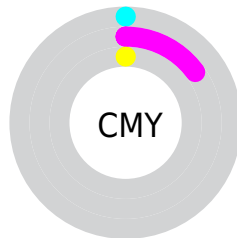

# Details

The CIELab color  $90.83, 19.56, -13.56$  is a light color, and the websafe version is hex  $\text{FFCCFF}$ . A complement of this color would be  $96.53, -19.11, 14.13$ , and the grayscale version is  $92.20, 0.00, -0.01$ .

# Distribution

- Red (100%)
- Green (85%)
- Blue (100%)

- Red (100%)
- Yellow (85%)
- Blue (100%)

- Cyan (0%)
- Magenta (15%)
- Yellow (0%)
- Black (0%)

- Cyan (0%)
- Magenta (15%)
- Yellow (0%)

# Brightness & Saturation Gradients

These gradients show how the CIE Lab color 170.83, 19.56, -13.56 changes by changing the brightness by 10 percent. The first figure shows a shift by +10% for each color and the second figure -10%.