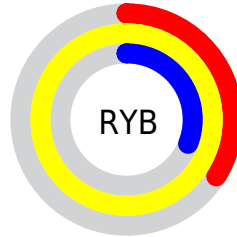

# Details

The CIELab color **95.04, -15.43, 77.47** is a light color, and the websafe version is hex **FFFF66**. The color can be described as light washed yellow. A complement of this color would be **46.51, 49.16, -84.21**, and the grayscale version is **91.37, 0.00, -0.01**.

A 20% lighter version of the original color is **97.86, -15.85, 56.42**, and **75.09, -15.11, 76.22** is the 20% darker color. If you saturate the color by 10%, you get **94.58, -15.79, 84.89**, and if you desaturate by 10%, it is **95.56, -14.63, 68.15**.

# Distribution

Red (100%)

Green (96%)

Blue (31%)

Red (34%)

Yellow (100%)

Blue (31%)

Cyan (0%)