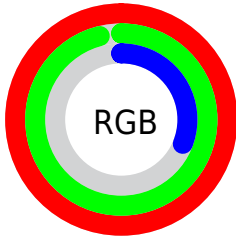

Distribution

Red (100%)

Green (96%)

Blue (31%)