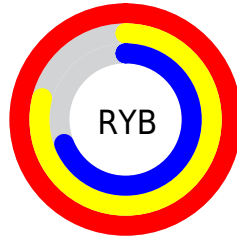

# Details

The CIELab color  $83.64, 18.77, 18.35$  is a light color, and the websafe version is hex  $\text{FFCCCC}$ . A complement of this color would be  $89.74, -14.29, -15.77$ , and the grayscale version is  $84.48, 0.00, -0.01$ .

# Distribution

Red (100%)

Green (76%)

Blue (69%)

Red (100%)

Yellow (79%)

Blue (69%)

Cyan (0%)