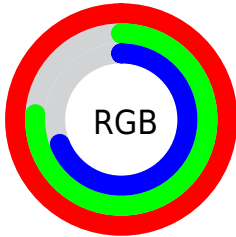

Distribution

Red (100%)

Green (76%)

Blue (69%)