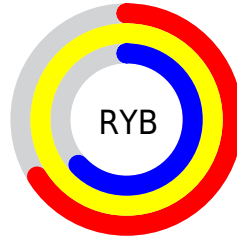

- Red (66%)
- Yellow (100%)
- Blue (63%)