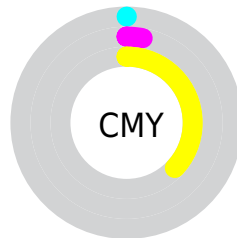

# Details

The CIELab color **96.38, -10.07, 43.12** is a light color, and the websafe version is hex **FFFF99**. A complement of this color would be **71.09, 18.19, -44.46**, and the grayscale version is **94.94, 0.01, -0.01**.

A 20% lighter version of the original color is **99.12, -6.32, 18.67**, and **76.46, -10.18, 43.24** is the 20% darker color. If you saturate the color by 10%, you get **95.57, -11.67, 54.37**, and if you desaturate by 10%, it is **97.26, -7.99, 31.58**.

# Distribution

- Red (100%)
- Green (97%)
- Blue (63%)

- Red (66%)
- Yellow (100%)
- Blue (63%)

- Cyan (0%)
- Magenta (3%)
- Yellow (37%)
- Black (0%)

- Cyan (0%)
- Magenta (3%)
- Yellow (37%)

# Brightness & Saturation Gradients

These gradients show how the CIE Lab color 176.38, -10.07, 43.12 changes by changing the brightness by 10 percent. The first figure shows a shift by +10% for each color and the second figure -10%.