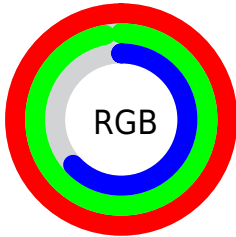

Distribution

- Red (100%)
- Green (97%)
- Blue (63%)