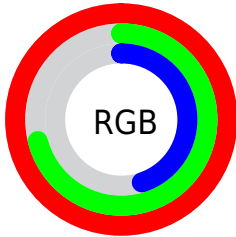

Distribution

Red (100%)

Green (71%)

Blue (45%)