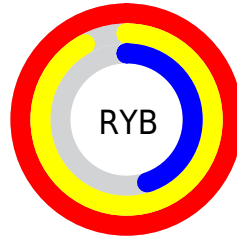

# Details

The CIELab color **79.14, 20.55, 43.26** is a light color, and the websafe version is hex **FF9966**. A complement of this color would be **74.95, -5.57, -38.63**, and the grayscale version is **78.97, 0.00, -0.01**.

A 20% lighter version of the original color is **93.50, -3.07, 34.87**, and **59.14, 20.61, 43.20** is the 20% darker color. If you saturate the color by 10%, you get **75.68, 25.94, 51.82**, and if you desaturate by 10%, it is **82.74, 15.64, 34.74**.

# Distribution

Red (100%)

Green (71%)

Blue (45%)

Red (100%)

Yellow (92%)

Blue (45%)

Cyan (0%)