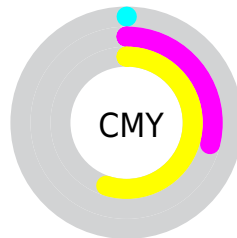

# Details

The CIELab color **79.14, 20.55, 43.26** is a light color, and the websafe version is hex **FF9966**. A complement of this color would be **74.95, -5.57, -38.63**, and the grayscale version is **78.97, 0.00, -0.01**.

A 20% lighter version of the original color is **93.50, -3.07, 34.87**, and **59.14, 20.61, 43.20** is the 20% darker color. If you saturate the color by 10%, you get **75.68, 25.94, 51.82**, and if you desaturate by 10%, it is **82.74, 15.64, 34.74**.

# Distribution

Red (100%)

Green (71%)

Blue (45%)

Red (100%)

Yellow (92%)

Blue (45%)

Cyan (0%)

Magenta (29%)

Yellow (55%)

Black (0%)

Cyan (0%)

Magenta (29%)

Yellow (55%)