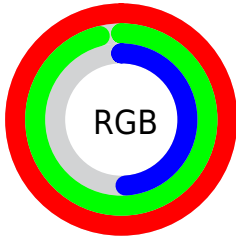

Distribution

Red (100%)

Green (96%)

Blue (49%)