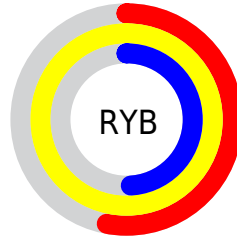

# Details

The CIELab color **95.42, -12.49, 59.04** is a light color, and the websafe version is hex **FFFF99**. A complement of this color would be **60.14, 29.34, -61.98**, and the grayscale version is **93.14, 0.00, -0.01**.

A 20% lighter version of the original color is **98.45, -11.32, 36.42**, and **75.45, -12.51, 59.14** is the 20% darker color. If you saturate the color by 10%, you get **94.74, -13.46, 69.33**, and if you desaturate by 10%, it is **96.17, -11.04, 47.97**.

# Distribution

Red (100%)

Green (96%)

Blue (49%)

Red (53%)

Yellow (100%)

Blue (49%)

Cyan (0%)