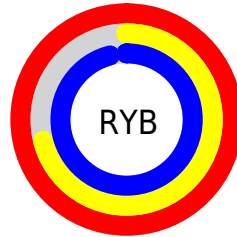

## Conversions Part 2

<b>Format</b>	<b>Color</b>
<a href="#">RYB</a>	<a href="#">255, 182, 244</a>
Decimal	<a href="#">16758516</a>
CIELab	<a href="#">82.51, 35.97, -20.25</a>
CIELCh	<a href="#">83, 41.278, 330.622</a>
Yxy	<a href="#">61.2445, 0.3244, 0.2674</a>
Android (android.graphics.Color)	<a href="#">4294948596 (0xFFFFB6F4)</a>
YUV	<a href="#">210.8950, 16.3208, 38.6801</a>
Hunter-Lab	<a href="#">78.2589, 32.5019, -16.0507</a>

# Details

The CIELab color  $82.51, 35.97, -20.25$  is a light color, and the websafe version is hex `FFCCFF`. A complement of this color would be  $94.02, -34.43, 22.58$ , and the grayscale version is  $84.46, 0.00, -0.01$ .

# Distribution

Red (100%)

Green (71%)

Blue (96%)

Red (100%)

Yellow (71%)

Blue (96%)

Cyan (0%)