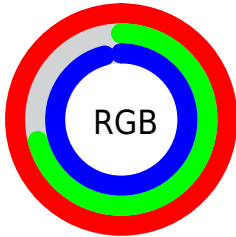

Distribution

Red (100%)

Green (71%)

Blue (96%)