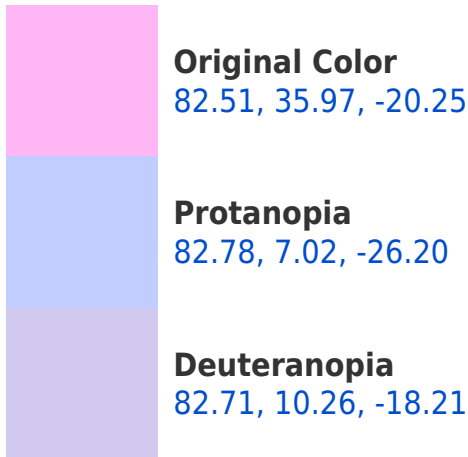

## **Background**

This preview shows how black text looks on a background with the CIELab color 162.51, 35.97, -20.25.

## Dichromacy

**Tritanopia**  
82.42, 24.10, 1.03

# Trichromacy

**Original Color**  
82.51, 35.97, -20.25

**Protanomaly**  
82.40, 17.43, -24.49

**Deuteranomaly**  
82.43, 19.67, -19.02

**Tritanomaly**  
82.34, 28.71, -7.13