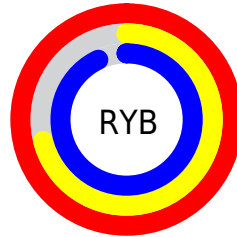

# Details

The CIELab color  $81.88, 35.99, -17.99$  is a light color, and the websafe version is hex  $\text{FFCCFF}$ . A complement of this color would be  $93.99, -34.36, 20.49$ , and the grayscale version is  $83.80, 0.00, -0.01$ .

# Distribution

Red (100%)

Green (71%)

Blue (93%)

Red (100%)

Yellow (71%)

Blue (93%)

Cyan (0%)