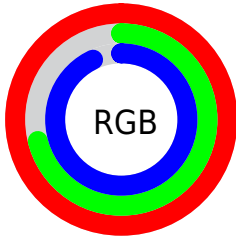

Distribution

Red (100%)

Green (71%)

Blue (93%)