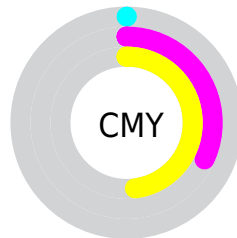

# Details

The CIELab color **77.78, 25.68, 32.71** is a light color, and the websafe version is hex **FF9966**. A complement of this color would be **82.27, -14.59, -27.28**, and the grayscale version is **78.14, 0.00, -0.01**.

A 20% lighter version of the original color is **92.08, 2.71, 23.75**, and **57.71, 25.64, 32.51** is the 20% darker color. If you saturate the color by 10%, you get **73.59, 32.48, 40.77**, and if you desaturate by 10%, it is **82.18, 19.34, 25.09**.

# Distribution

- Red (100%)
- Green (68%)
- Blue (52%)

- Red (100%)
- Yellow (76%)
- Blue (52%)

- Cyan (0%)
- Magenta (32%)
- Yellow (48%)
- Black (0%)

- Cyan (0%)
- Magenta (32%)
- Yellow (48%)

# Brightness & Saturation Gradients

These gradients show how the CIE Lab color 157.78, 25.68, 32.71 changes by changing the brightness by 10 percent. The first figure shows a shift by +10% for each color and the second figure -10%.