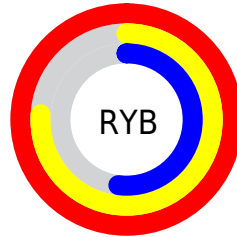

## Conversions Part 2

Format	Color
R <sub>Y</sub> B	255, 193, 133
Decimal	16756101
CIE Lab	77.78, 25.68, 32.71
CIE LCh	78, 41.586, 51.865
Yxy	52.8393, 0.4241, 0.3709
Android (android.graphics.Color)	4294946181 (0xFFFFAD85)
YUV	192.9580, -29.5593, 54.4108
Hunter-Lab	72.6906, 21.1467, 27.0637

# Details

The CIELab color **77.78, 25.68, 32.71** is a light color, and the websafe version is hex **FF9966**. A complement of this color would be **82.27, -14.59, -27.28**, and the grayscale version is **78.14, 0.00, -0.01**.

A 20% lighter version of the original color is **92.08, 2.71, 23.75**, and **57.71, 25.64, 32.51** is the 20% darker color. If you saturate the color by 10%, you get **73.59, 32.48, 40.77**, and if you desaturate by 10%, it is **82.18, 19.34, 25.09**.

# Distribution

- Red (100%)
- Green (68%)
- Blue (52%)

- Red (100%)
- Yellow (76%)
- Blue (52%)

- Cyan (0%)
- Magenta (32%)
- Yellow (48%)
- Black (0%)

- Cyan (0%)
- Magenta (32%)
- Yellow (48%)