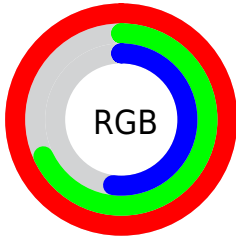

Distribution

- Red (100%)
- Green (68%)
- Blue (52%)