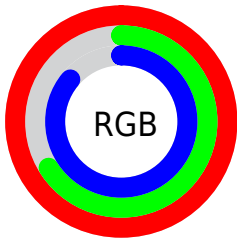

Distribution

Red (100%)

Green (66%)

Blue (86%)