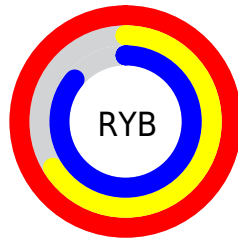

# Details

The CIELab color  $78.68, 39.14, -12.54$  is a light color, and the websafe version is hex  $\text{FF99CC}$ . A complement of this color would be  $93.54, -36.64, 16.19$ , and the grayscale version is  $80.50, 0.00, -0.01$ .

# Distribution

Red (100%)

Green (66%)

Blue (86%)

Red (100%)

Yellow (66%)

Blue (86%)

Cyan (0%)