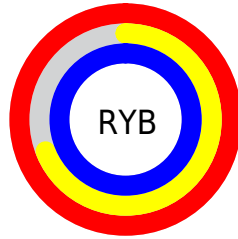

- Red (100%)
- Yellow (69%)
- Blue (100%)