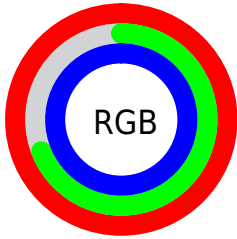

Distribution

- Red (100%)
- Green (69%)
- Blue (100%)