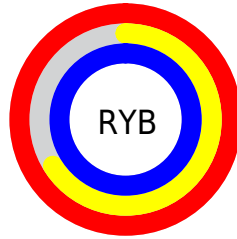

- Red (100%)
- Yellow (66%)
- Blue (100%)