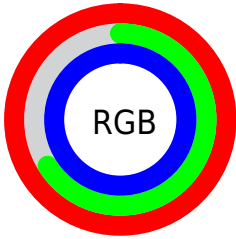

Distribution

- Red (100%)
- Green (66%)
- Blue (100%)